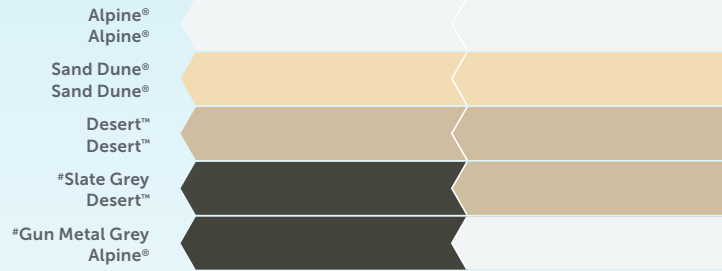

OUTBACK® DECK & CGI

DOUBLE SIDED*

*not available for curved roof sheeting
*Outback® Deck only