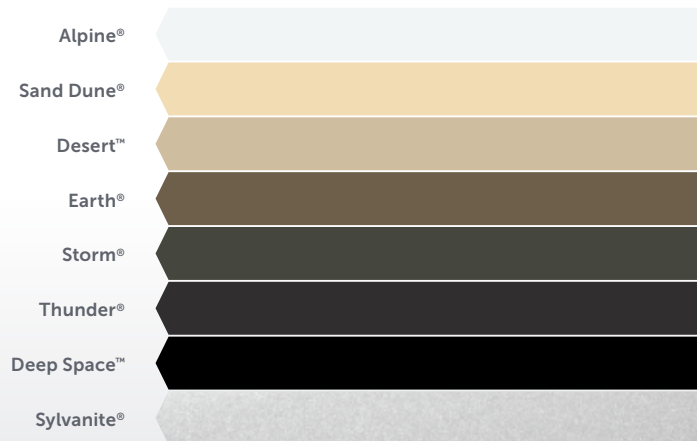

# COLOUR SELECTION GUIDE

## CGI COLOUR ROOFING

SINGLE SIDED

R - ROOFING & RAINWATER EQUIVALENT NAME

- Snowdrift™**  
R Dover White
- Off White**  
R Surfmist
- Smooth Cream**  
R Classic Cream
- Merino**  
R Paperbark
- Birch**  
R Dune
- Driftwood**  
R Gully
- Banyan Brown®**  
R Jasper
- Moss Vale Sand**  
R Evening Haze
- Mist Green**  
R Pale Eucalypt
- Caulfield Green**  
R Cottage Green
- Heritage Red**  
R Manor Red
- Lunar Grey™**  
R Southerly
- Gull Grey**  
R Shale Grey
- Overcast™**  
R Bluegum
- Armour Grey**  
R Windspray
- Cobblestone®**  
R Wallaby
- Granite®**  
R Basalt
- Dark Stone™**  
R Ironstone
- Mountain Blue**  
R Deep Ocean
- Slate Grey**  
R Woodland Grey
- Gun Metal Grey**  
R Monument
- Ebony**  
R Night Sky

## OUTBACK® DECK & CGI

DOUBLE SIDED\*

\*not available for curved roof sheeting  
 \*Outback® Deck only

## OUTBACK® FRAMING

NOTE: Sylvanite has a slight price premium due to it having a metallic paint finish.

« SCAN THIS QR CODE TO FIND A STRATCO NEAR YOU

**1300 155 155**  
[stratco.com.au](http://stratco.com.au)